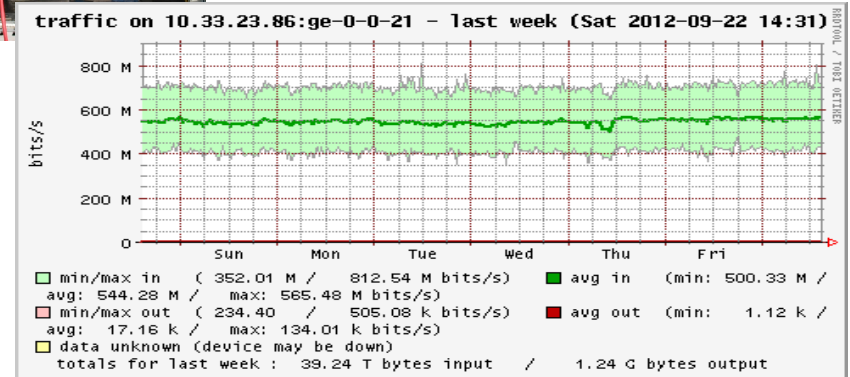

IPTV grapescc.cz

- TV Archiv 7 dní
- Vlan Multicast
- Unicast - timeshift

grapescc.cz

Software

<http://websvn.jablonka.cz>

- Discover

zobrazení ubnt zařízení na routeru

```
Response : 10.33.21.66:10001
Discovery: v1.00
IP Address: 10.33.21.66 (00:27:22:56:66:86)
MAC Address: 00:27:22:56:66:86
Uptime: 82d, 17:47:10
Hostname: NSM5019
Model: N5N
ESSID: CZFree.Net.jabtoc.5g.sv
Mode: AP (3)
FW Version: XM.ar7240.v5.3.5.11245.111219.2046
```